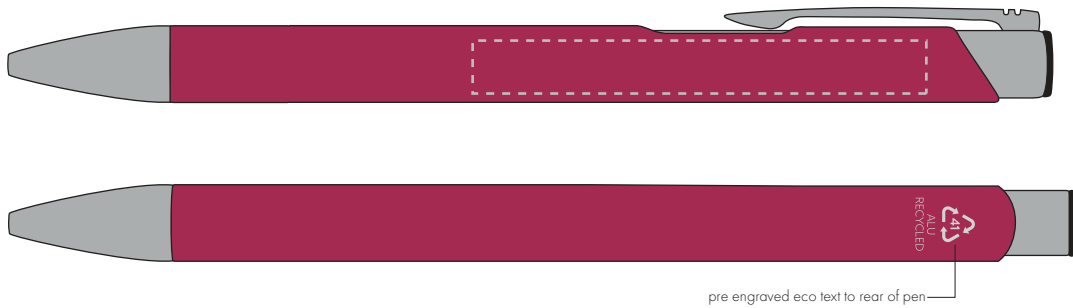

Your Ref:  
Our Ref:

Quantity:  
Version: 1

Product Code: TPC982001  
Product Colour: PINK

**PRINTING CONCERNS:**

We stock this item in the following colours

**PANTONE REFERENCE(S)**

- Colour 1
- Colour 2
- Colour 3
- Colour 4

ARTWORK SCALE 100%

ARTWORK SCALE 100%  
Side Print Area:  
60mm x 7mm

Product Image for visualisation  
- colours may vary

The dashed line is to demonstrate print area and will not appear on your printed item